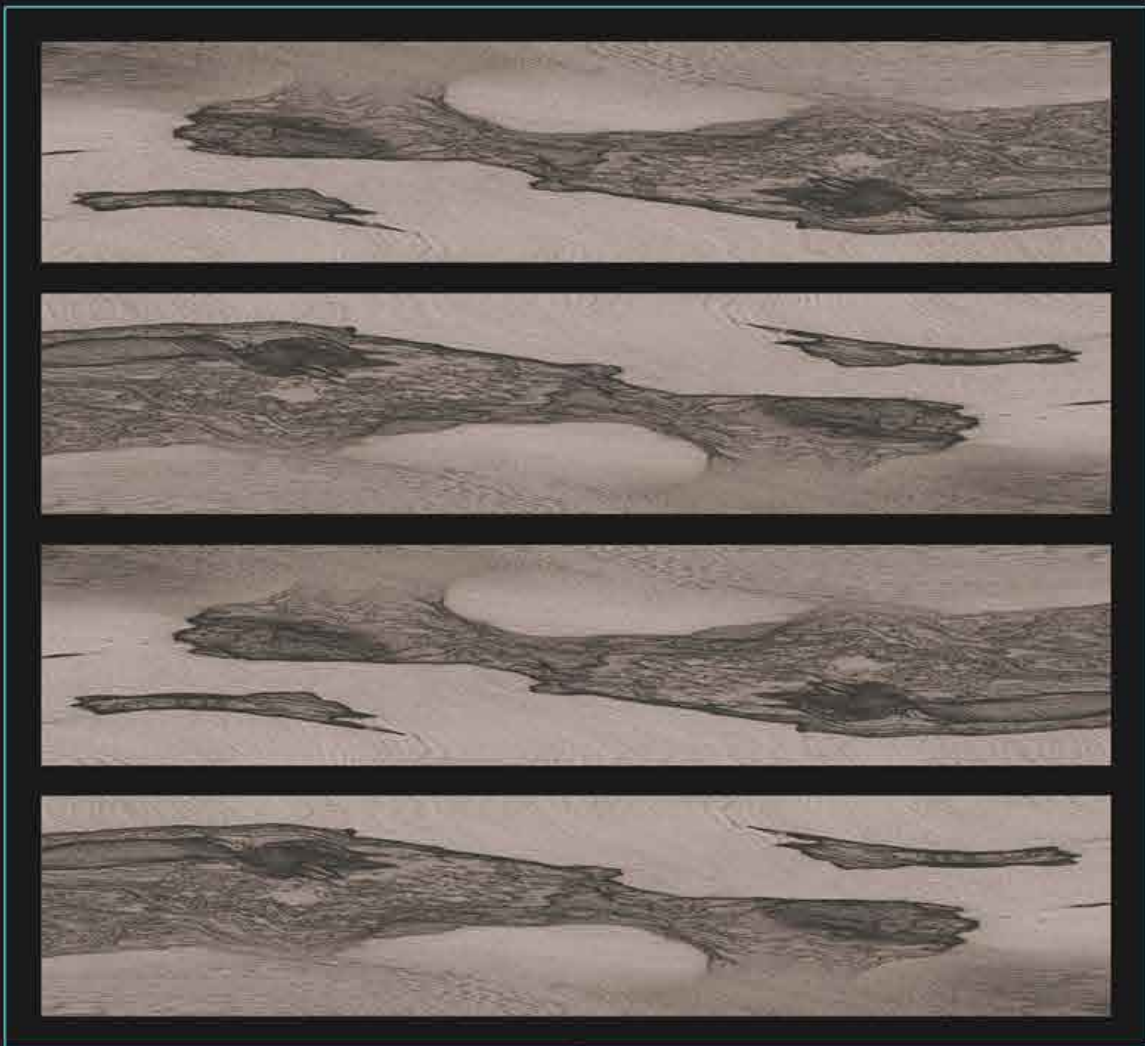

**200x1000MM**  
**DIGITAL GLAZED FLOOR PLANK**

**8024-Apple Wood Brown**

**KHOKHANI**<sup>TM</sup>  
CERAMIC PVT. LTD.

**200x1000MM**  
**DIGITAL GLAZED FLOOR PLANK**

**8025-Apple Wood Grey**

**KHOKHANI**<sup>TM</sup>  
CERAMIC PVT. LTD.