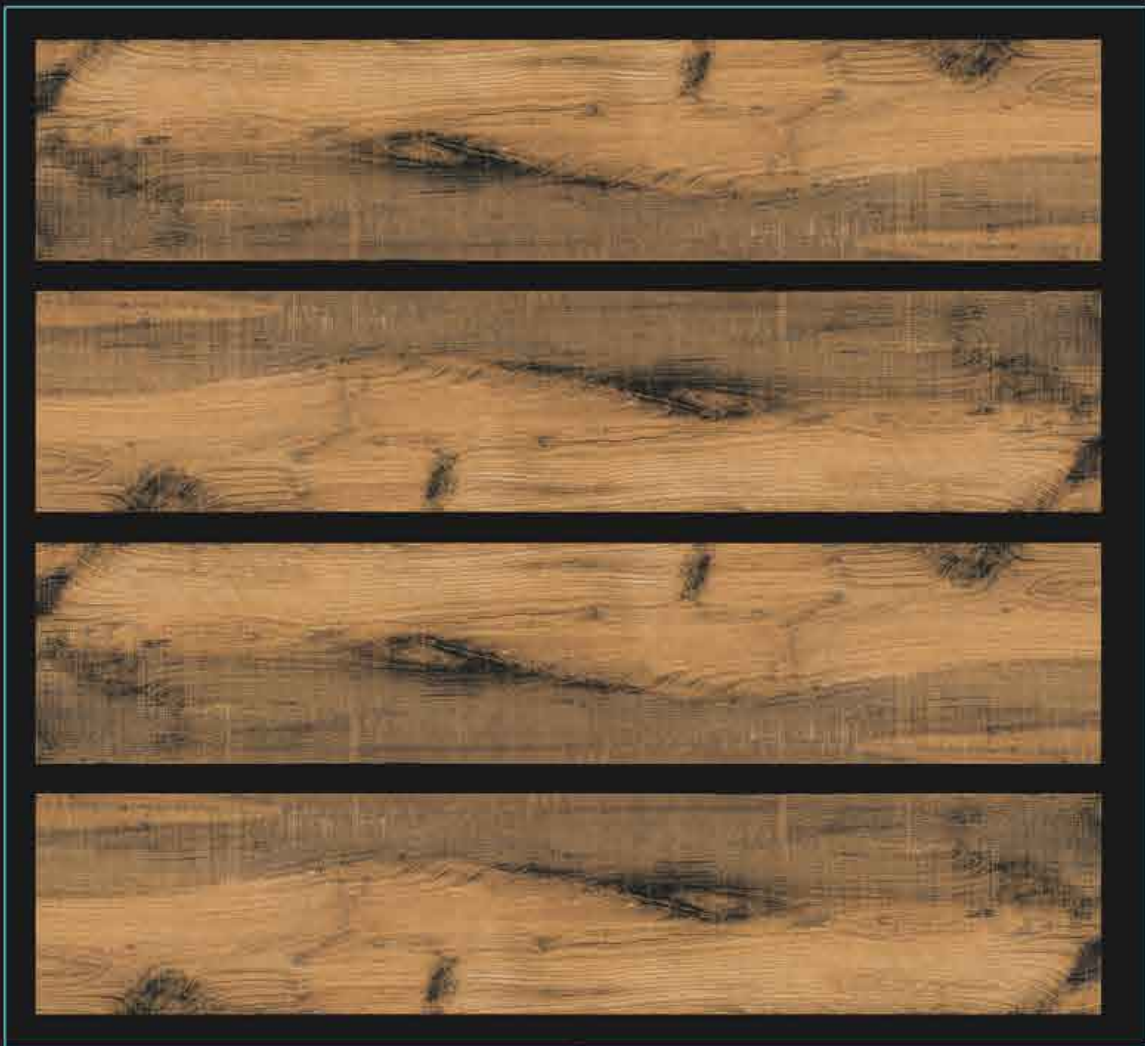

**200x1000MM**  
**DIGITAL GLAZED FLOOR PLANK**

**8058-Kruger Birch**

**KHOKHANI**<sup>TM</sup>  
CERAMIC PVT. LTD.

**200x1000MM**  
**DIGITAL GLAZED FLOOR PLANK**

**8070-Paper Birch**

**KHOKHANI**<sup>TM</sup>  
CERAMIC PVT. LTD.