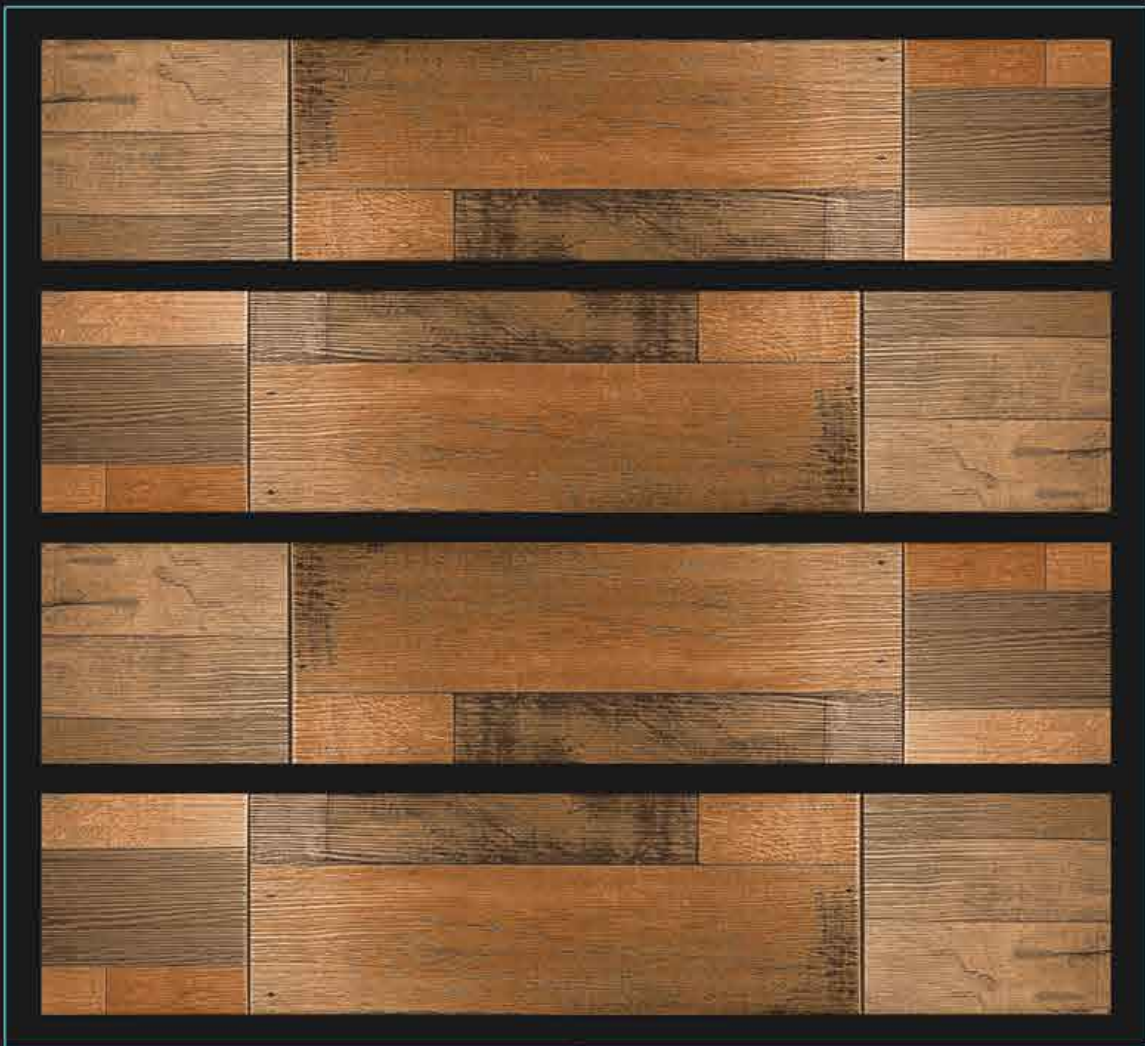

KHOKHANI™
CERAMIC PVT. LTD.

200x1000MM
DIGITAL GLAZED FLOOR PLANK

8154