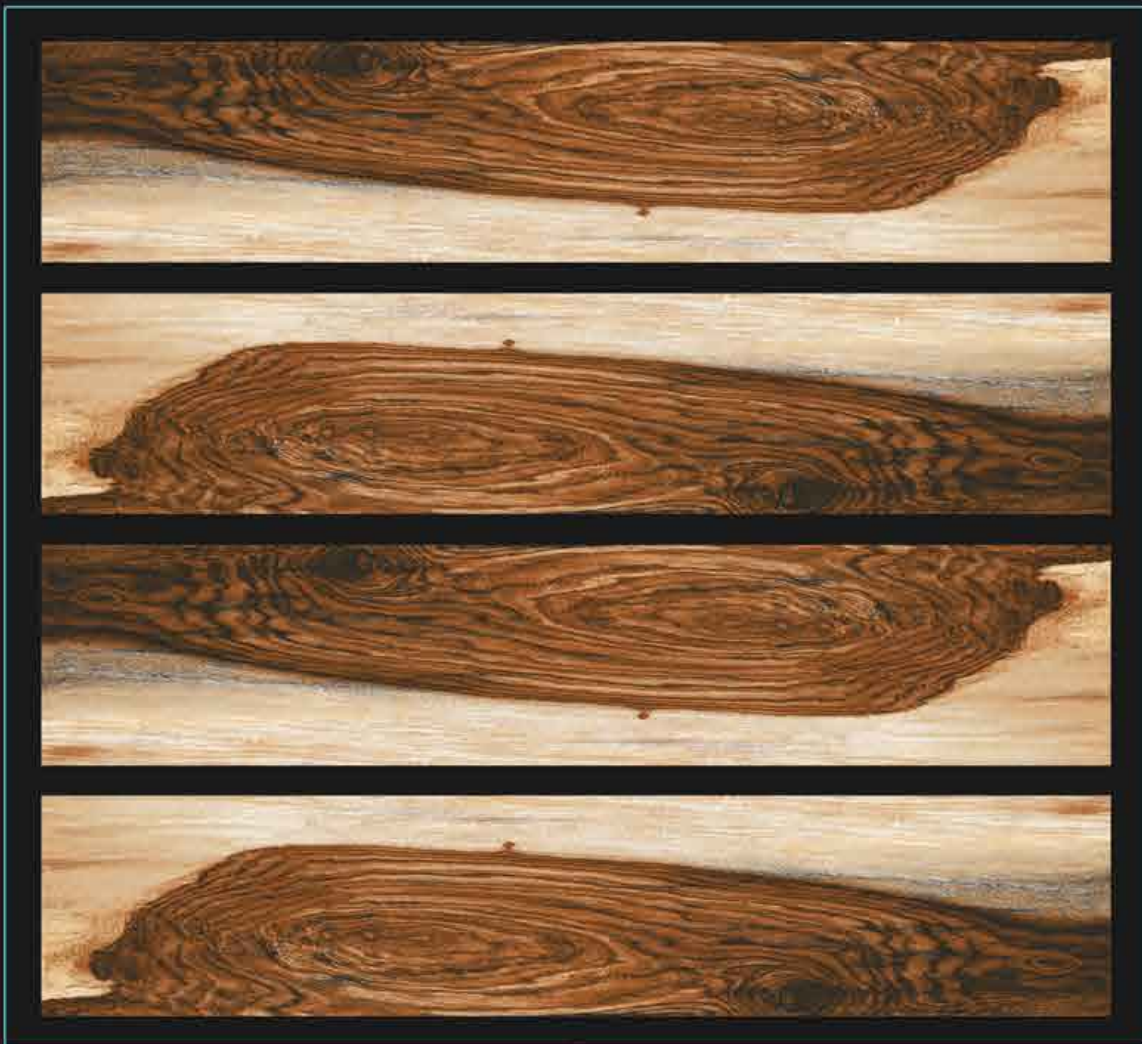

**8018-Amarena Wood**

**KHOKHANI**<sup>TM</sup>  
CERAMIC PVT. LTD.

**200x1000MM**  
**DIGITAL GLAZED FLOOR PLANK**  
**SUGAR**

**8031-Caimito Wood**

**KHOKHANI**<sup>TM</sup>  
CERAMIC PVT. LTD.

**200x1000MM**  
**DIGITAL GLAZED FLOOR PLANK**  
**SUGAR**