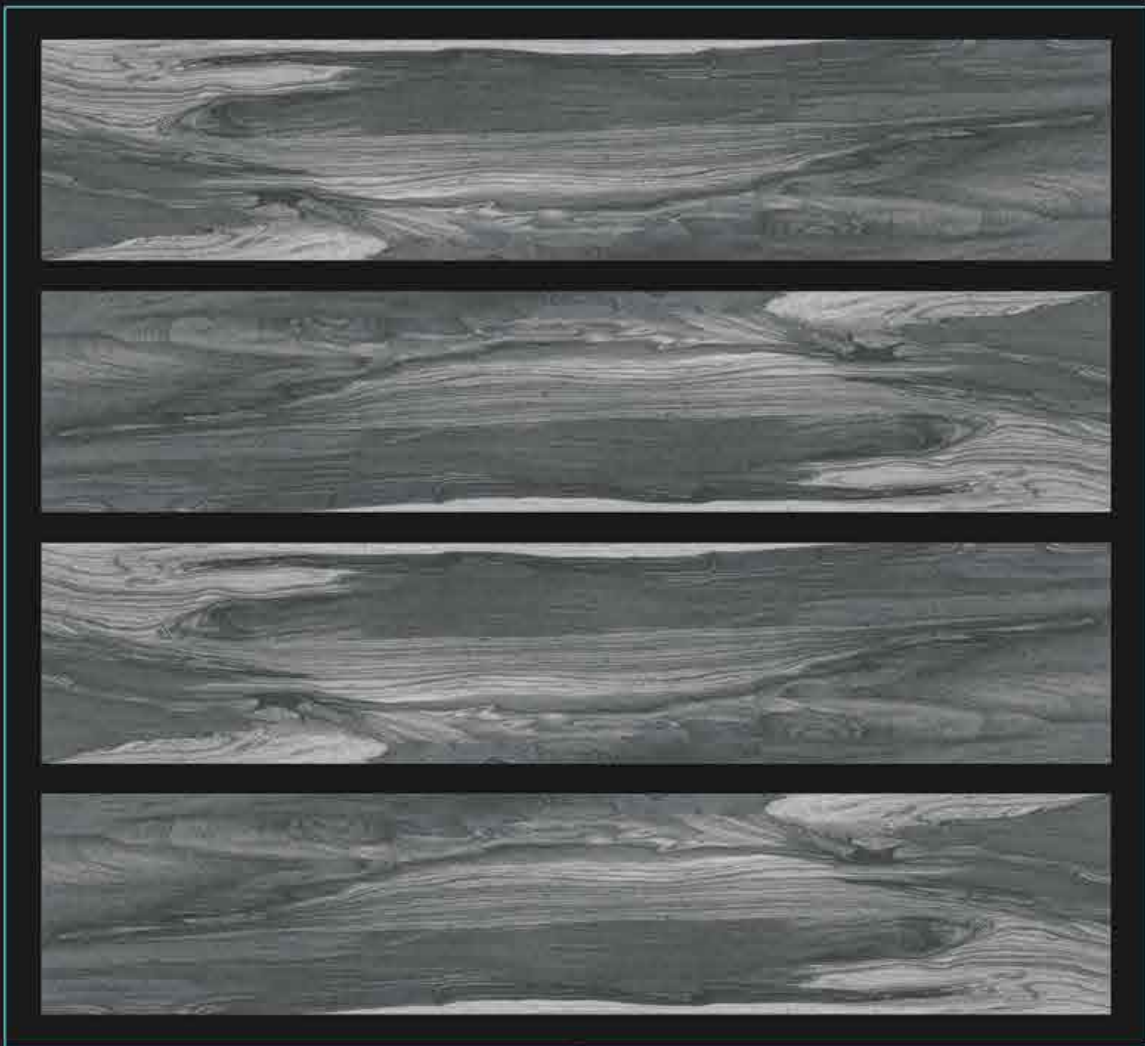

KHOKHANI^{TM}
CERAMIC PVT. LTD.

200x1000MM
DIGITAL GLAZED FLOOR PLANK

8146