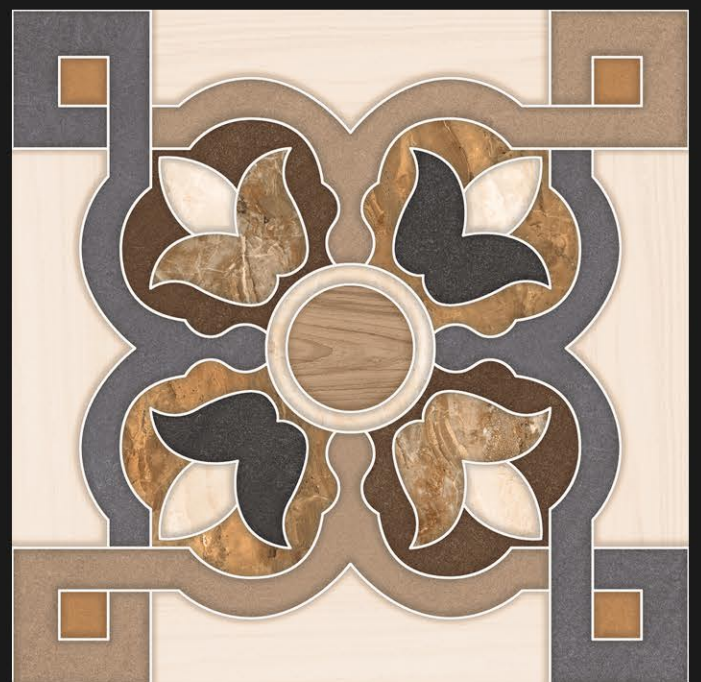

KHOKHANI™

CERAMIC PVT. LTD.

2501

2502

2503

2504