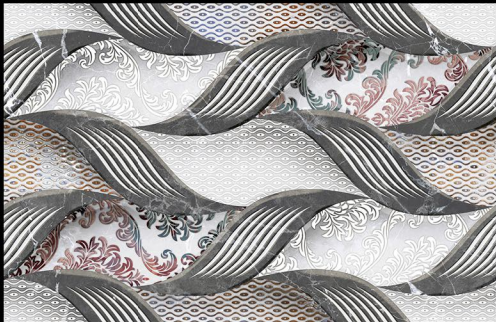

KHOKHANI^{TM}
CERAMIC PVT. LTD.

300mm x 450mm

GLOSSY

LT

HL

DK 216