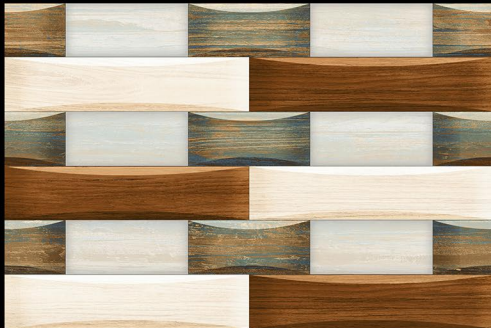

KHOKHANI^{TM}
CERAMIC PVT. LTD.

300mm x 450mm

GLOSSY ELEVATION

ELE_827