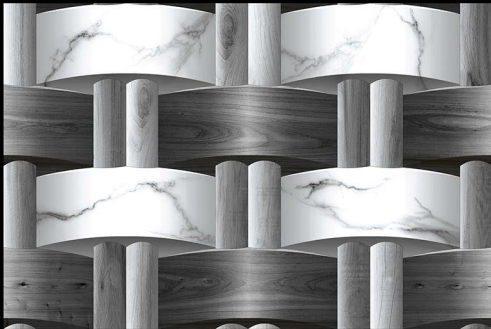

**KHOKHANI**<sup>™</sup>  
CERAMIC PVT. LTD.

300mm x 450mm

**GLOSSY ELEVATION**

**ELE\_820**

**KHOKHANI**<sup>™</sup>  
CERAMIC PVT. LTD.

300mm x 450mm

**GLOSSY ELEVATION**

**ELE\_821**