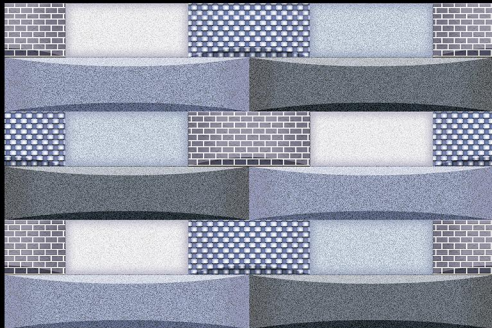

KHOKHANI^{TM}
CERAMIC PVT. LTD.

300mm x 450mm

GLOSSY ELEVATION

ELE_822