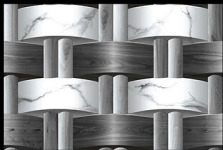

**KHOKHANI**<sup>™</sup>  
CERAMIC PVT. LTD.

300mm x 450mm

**GLOSSY ELEVATION**

**ELE\_820**

**KHOKHANI**<sup>™</sup>  
CERAMIC PVT. LTD.

300mm x 450mm

**GLOSSY ELEVATION**

**ELE\_821**