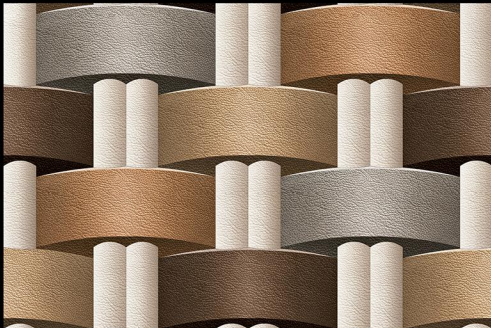

KHOKHANI^{TM}
CERAMIC PVT. LTD.

300mm x 450mm

GLOSSY ELEVATION

ELE_812