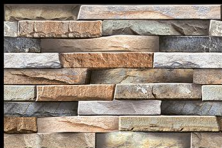

KHOKHANI^{TM}
CERAMIC PVT. LTD.

300mm x 450mm

GLOSSY ELEVATION

ELE_802