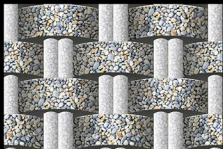

**KHOKHANI**<sup>™</sup>  
CERAMIC PVT. LTD.

300mm x 450mm

**GLOSSY ELEVATION**

**ELE\_818**

**KHOKHANI**<sup>TM</sup>  
CERAMIC PVT. LTD.

**300mm x 450mm**

**GLOSSY ELEVATION**

**ELE\_819**