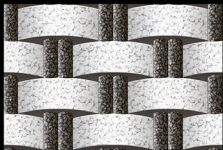

KHOKHANI™

CERAMIC PVT. LTD.

300mm x 450mm

GLOSSY ELEVATION

ELE_806