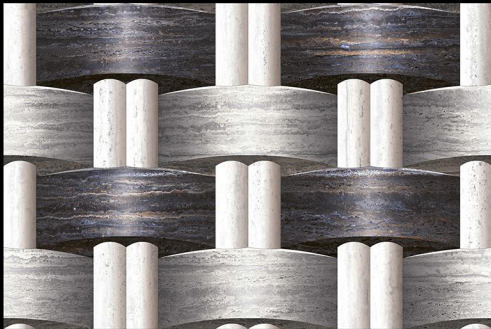

KHOKHANI™
CERAMIC PVT. LTD.

300mm x 450mm

GLOSSY ELEVATION

ELE_818