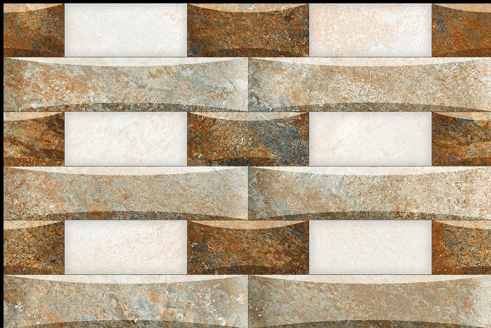

**ELE\_825**

**KHOKHANI**™

CERAMIC PVT. LTD.

300mm x 450mm

**GLOSSY ELEVATION**

**ELE\_826**

**KHOKHANI**<sup>TM</sup>  
CERAMIC PVT. LTD.

300mm x 450mm