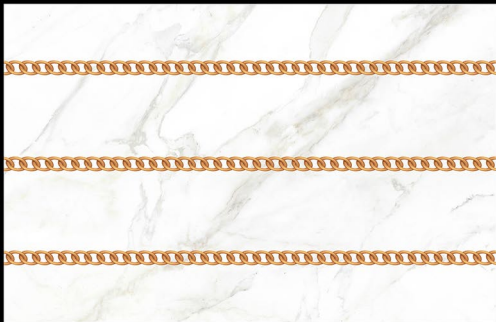

KHOKHANI^{TM}
CERAMIC PVT. LTD.

300mm x 450mm

GLOSSY POOJA

LT

HL 1

LT

506