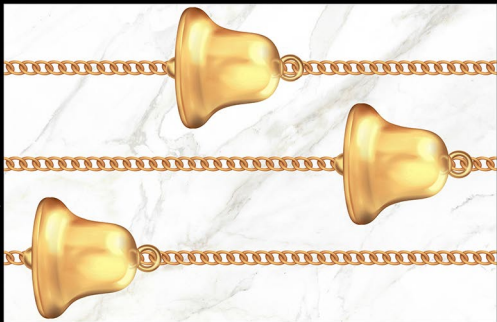

506

KHOKHANITM
CERAMIC PVT. LTD.

300mm x 450mm

GLOSSY POOJA

LT

HL 3

LT

506