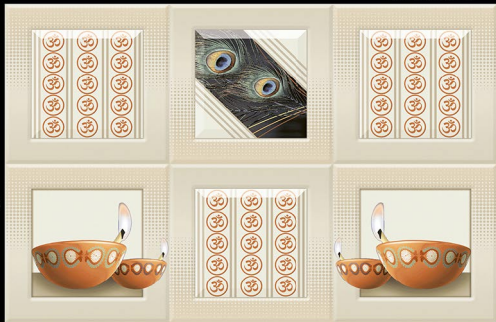

GLOSSY POOJA

LT

HL3

LT

504

KHOKHANITM
CERAMIC PVT. LTD.

300mm x 450mm

GLOSSY POOJA