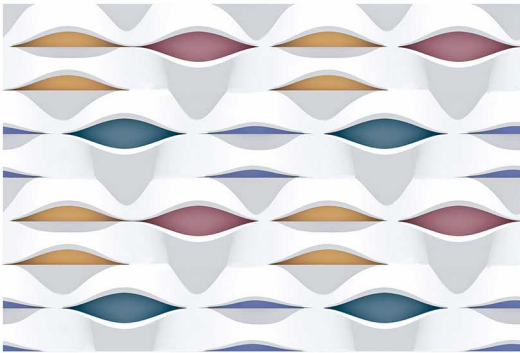

— 3D 106 - LT

— 3D 106 - HL

— 3D 106 - DK

**300x
450mm**

Glossy Series

WALL TILES

— 3D 107 - LT

— 3D 107 - HL