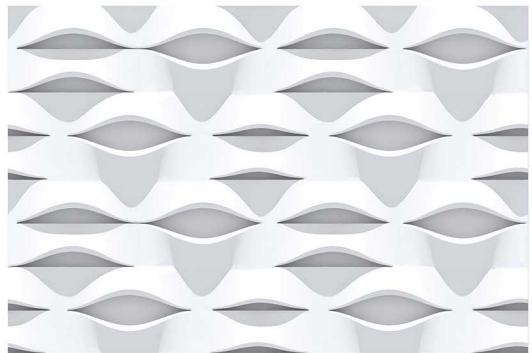

— 3D 106 - LT

— 3D 106 - HL

— 3D 106 - DK

**300x
450mm**

Glossy Series

WALL TILES

— 3D 107 - LT

— 3D 107 - HL