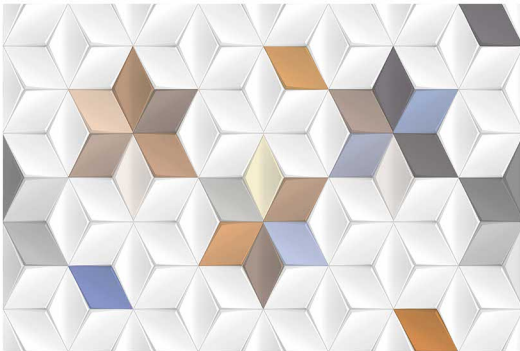

**300x
450mm**

Glossy Series

WALL TILES

— 3D 109 - LT

— 3D 109 - HL

— 3D 109 - LT

**300x
450mm**

Glossy Series