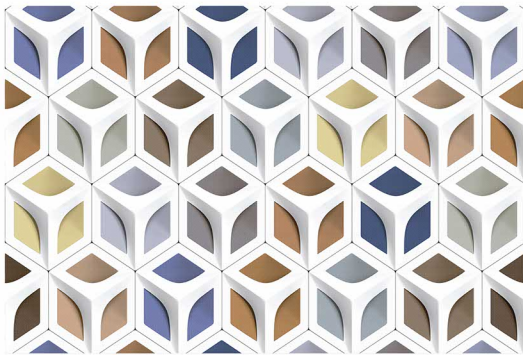

WALL TILES

— 3D 110 - HL

**300x
450mm**

Glossy Series