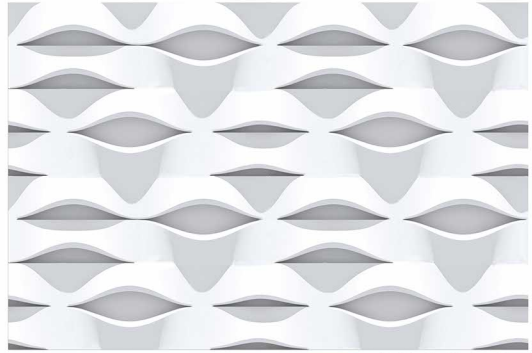

— 3D 106 - LT

— 3D 106 - HL

— 3D 106 - DK

**300x
450mm**

Glossy Series

WALL TILES

— 3D 107 - LT

— 3D 107 - HL