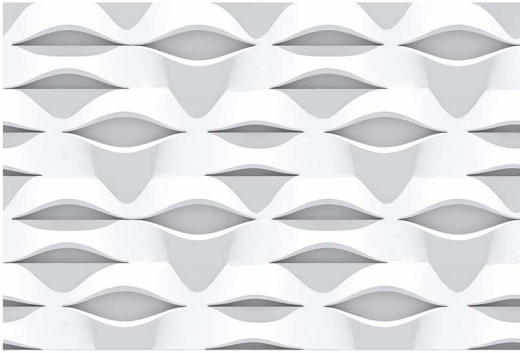

— 3D 106 - LT

— 3D 106 - HL

— 3D 106 - DK

**300x
450mm**

Glossy Series

WALL TILES

— 3D 107 - LT

— 3D 107 - HL