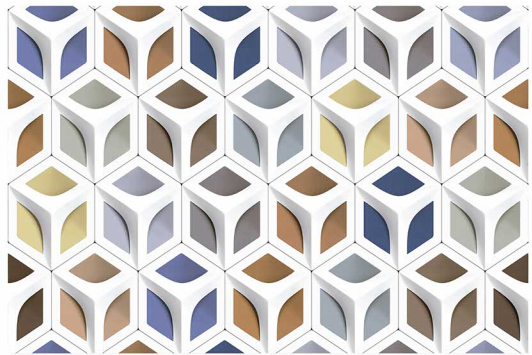

WALL TILES

— 3D 110 - HL

**300x
450mm**

Glossy Series