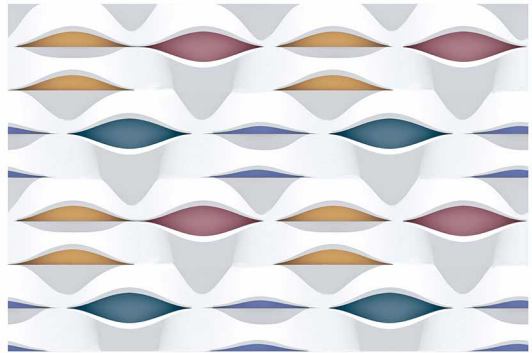

— 3D 106 - LT

— 3D 106 - HL

— 3D 106 - DK

**300x
450mm**

Glossy Series

WALL TILES

— 3D 107 - LT

— 3D 107 - HL